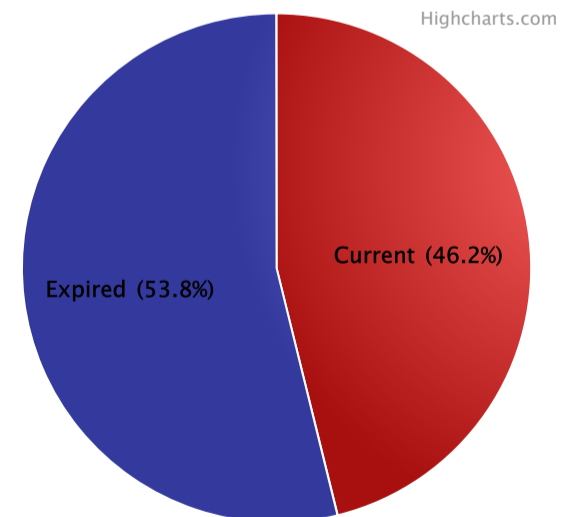

\$0.00

2

Non-Renewals

\$90.00

Members (last 12 Months)

● Coder / Crafter ◆ Full Access ■ Total Members

● Coder / Crafter ● Full Access

Highcharts.com