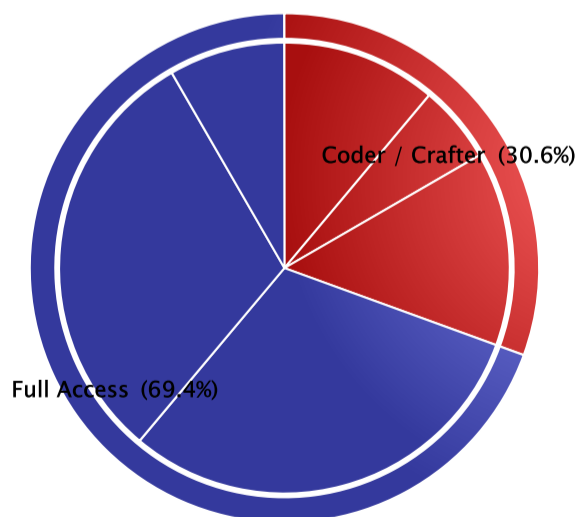

\$0.00

2

Non-Renewals

\$90.00

Members (last 12 Months)

● Coder / Crafter ◆ Full Access ■ Total Members

● Coder / Crafter ● Full Access

Highcharts.com