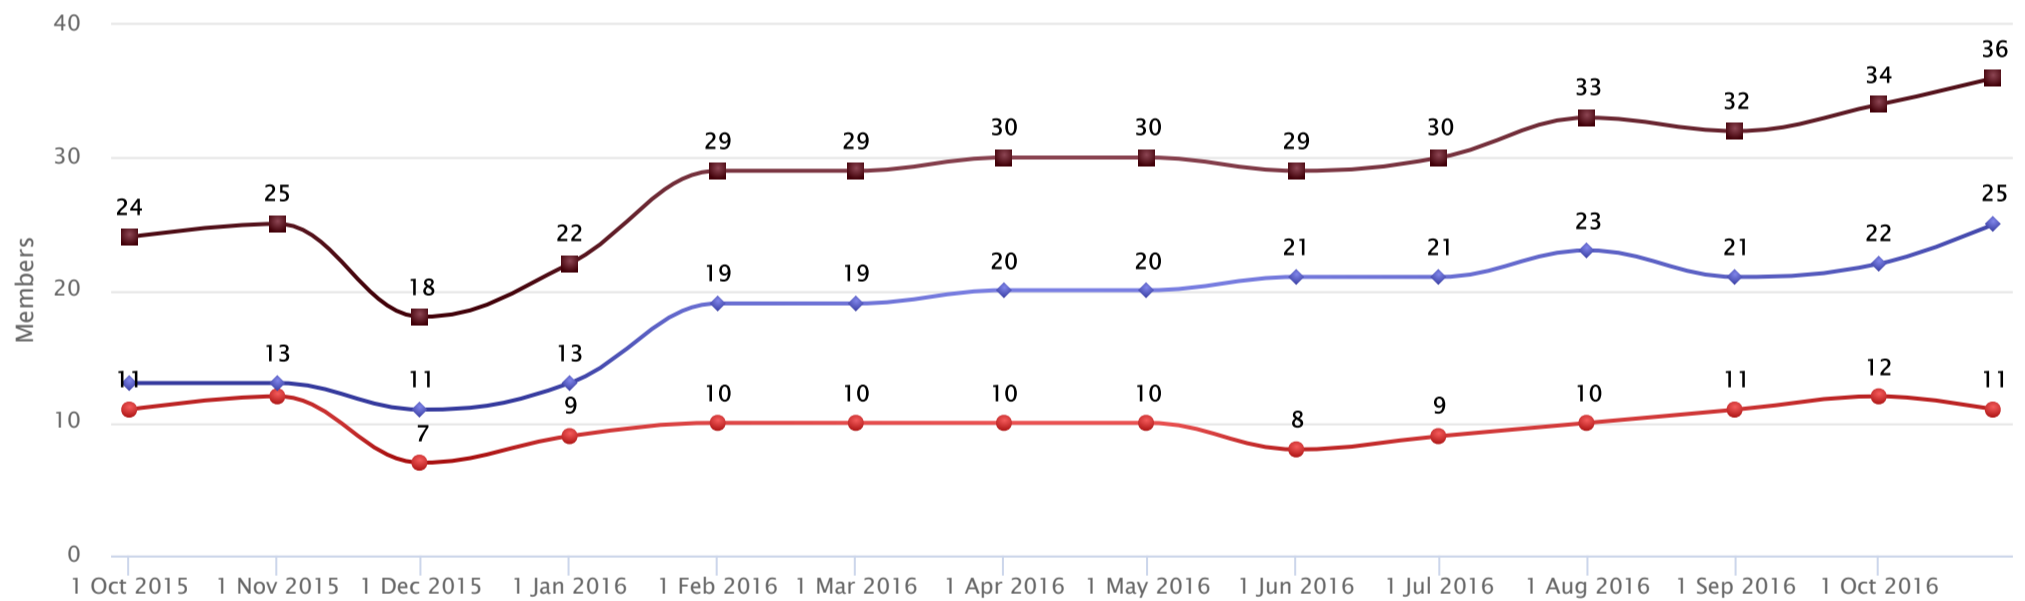

\$0.00

2

Non-Renewals

\$90.00

Members (last 12 Months)

● Coder / Crafter ◆ Full Access ■ Total Members

● Coder / Crafter ● Full Access

Highcharts.com